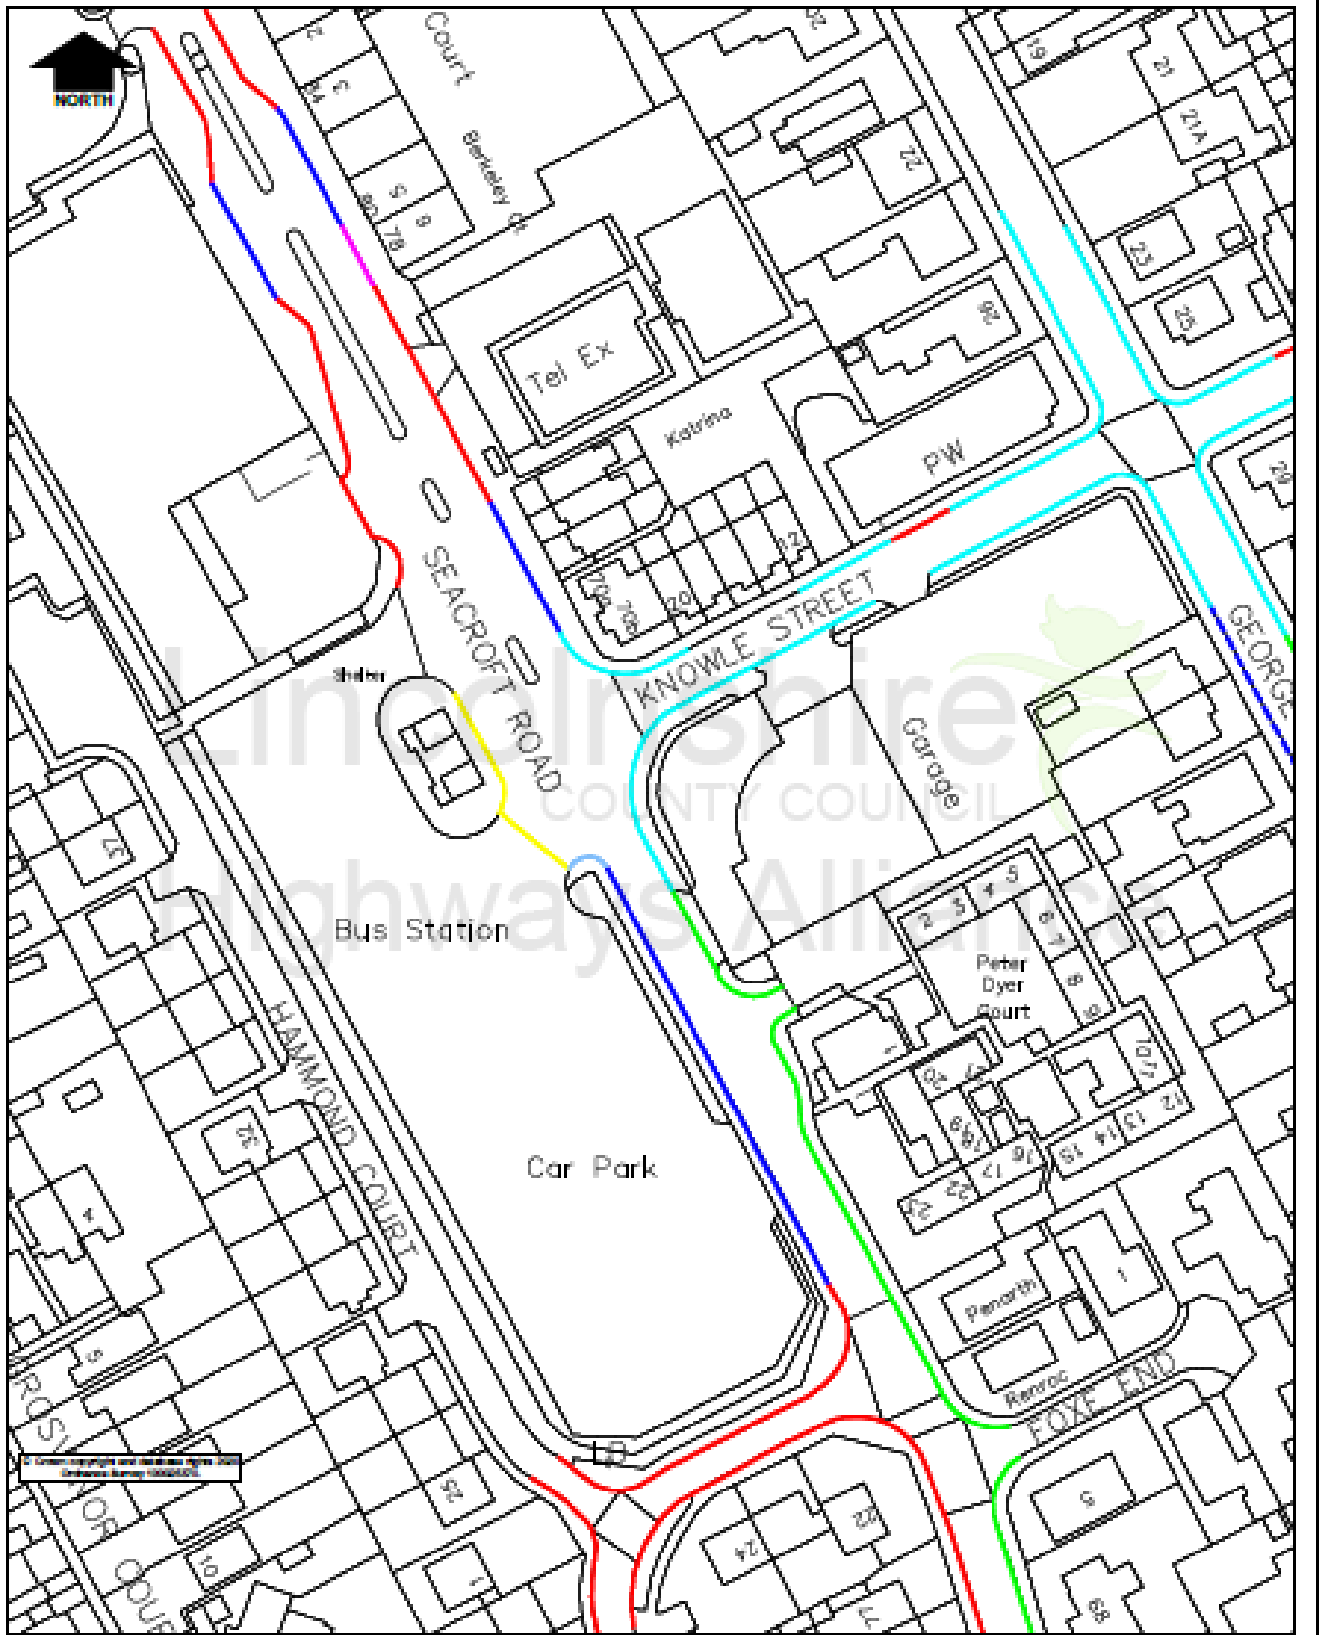

Appendix B

APPENDIX B : Mablethorpe, Seacroft Road and Victoria Road - Proposed amendments to existing seasonal waiting restrictions

KEY

— Proposed 1 Hour Limited Waiting 8am-6pm, No Return within 1 Hour	— Proposed No Waiting at Any Time
— Existing No Waiting at Any Time	— Existing Waiting/Loading Restriction
— Existing Disabled Bay	— Existing Taxi Bay
— Existing No Waiting 10am-7pm 01 May - 30 Sep	

Ref	Description	Drawn	Checked	Auth	Date

This page is intentionally left blank